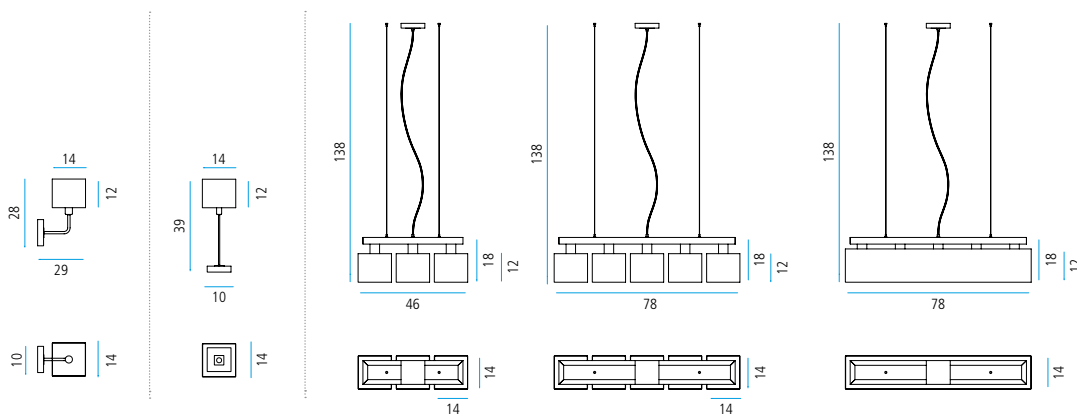

# SQUARE

825301\_S214128-0201 (5 pcs)

860316\_S14128-0201

860311\_S14128-0201

860316\_S14128-1000

|            |          |          |              |              |          |
|------------|----------|----------|--------------|--------------|----------|
| BASE CODE  | 85030    | 86031    | 82330        | 82530        | 82530    |
| MOUNT      | E14      | E14      | 3 x E14      | 5 x E14      | 5 x E14  |
| W          | 40W      | 40W      | 40W          | 40W          | 60W      |
| SHADE CODE | S214128- | S214128- | 3 x S214128- | 5 x S214128- | S378126- |
| DIFFUSERS  | -        | -        | 3 x S214-    | 5 x S214-    | S378-    |