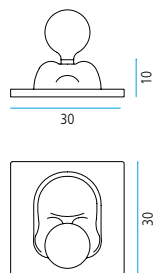

BUBBLE

Design Tarmo Luisk

art. T5000

art. T5002

art. T5001

MOUNT	E27
W	40W