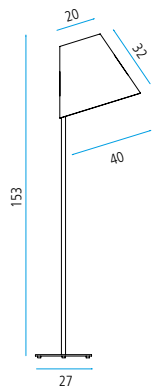

BOOK_FLOOR

FINISHING

FABRIC

CODE 1

2

0534

1

2

BASE CODE	87007
MOUNT	E27
W	60W
SHADE CODE	S140337