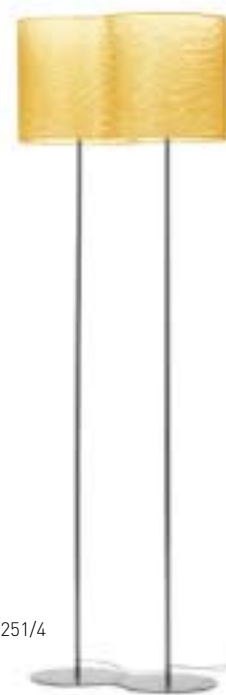

7251/4

LK 06

2251/3	2351/1	6251/1	7251/4
2x60W E27 H 1550, W 550, D 300	3x60W E27 H 1550, W 550, D 550	2x60W E27 H 600, W 450, D 250	2x60W E27 H 1665, W 550, D 300
Rippvalgusti: kroom; laua-ja põrandavalgusti: metall, tumehall Kuppel: polükarbonaat valge /1; punane /3; kollane /4; roheline /8 Hanging lamp: chrome; table-and floorlamp: metal, dark grey Shade: polycarbonate white /1; red /3; yellow /4; green /8			
		designed by Tarmo Luisk