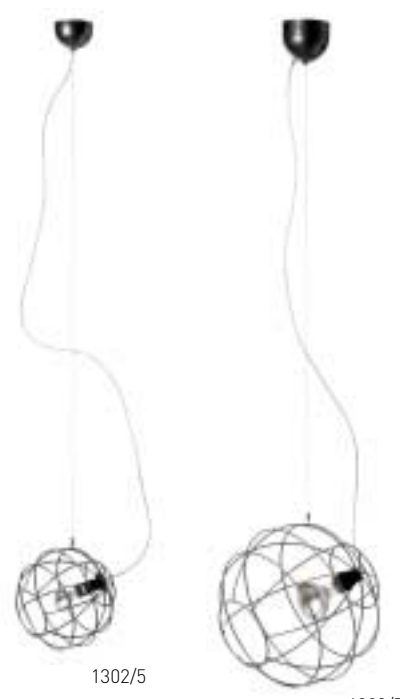

1302/5

1303/5